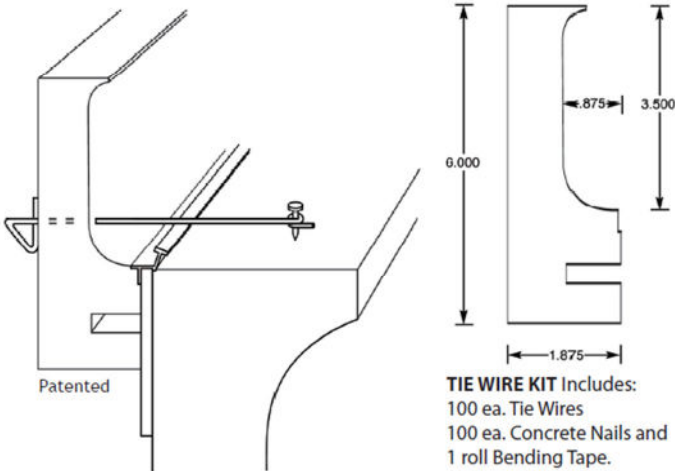

Regular

Poured in Place "Cantilever Forms" (Gunitite/Fiberglass)

TIE WIRE KIT Includes:
 100 ea. Tie Wires
 100 ea. Concrete Nails and
 1 roll Bending Tape.

Capstone

Poured in Place "Cantilever Forms" (Gunitite/Fiberglass)

TIE WIRE KIT Includes:
 100 ea. Tie Wires
 100 ea. Concrete Nails and
 1 roll Bending Tape.

Sandstone Form

Poured in Place "Cantilever Forms" (Gunitite)

TIE WIRE KIT Includes:
 100 ea. Tie Wires

OG Form

Poured in Place "Cantilever Forms" (Gunitite)