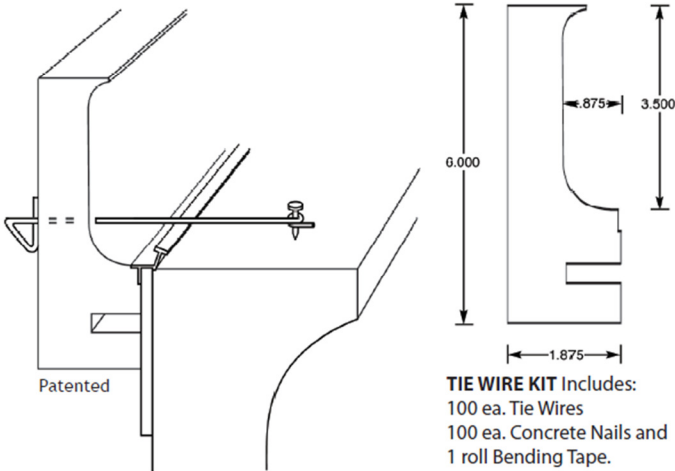

Regular

Poured in Place "Cantilever Forms" (Gunitite/Fiberglass)

TIE WIRE KIT Includes:
 100 ea. Tie Wires
 100 ea. Concrete Nails and
 1 roll Bending Tape.

Capstone

Poured in Place "Cantilever Forms" (Gunitite/Fiberglass)

TIE WIRE KIT Includes:
 100 ea. Tie Wires
 100 ea. Concrete Nails and
 1 roll Bending Tape.

Sandstone Form

Poured in Place "Cantilever Forms" (Gunitite)

TIE WIRE KIT Includes:
 100 ea. Tie Wires

OG Form

Poured in Place "Cantilever Forms" (Gunitite)

TIE WIRE KIT Includes:
 100 ea. Tie Wires

Commercial Form

Poured in Place "Cantilever Forms" (Gunitite)

TIE WIRE KIT Includes:
 100 ea. Tie Wires
 100 ea. Concrete Nails and

Classic Roman

Poured in Place "Cantilever Forms" (Gunitite)