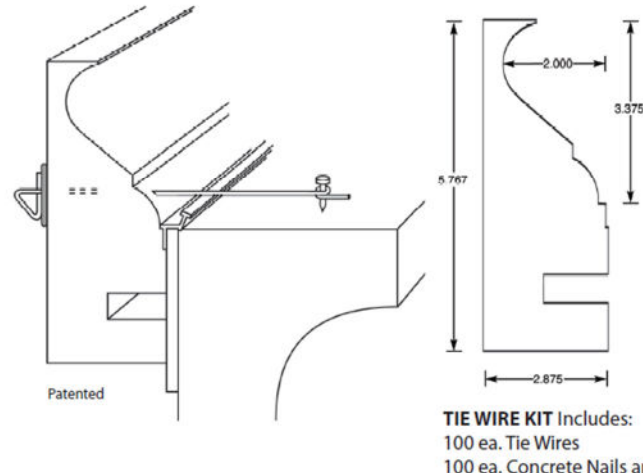

Regular

Poured in Place "Cantilever Forms" (Gunitite/Fiberglass)

TIE WIRE KIT Includes:
 100 ea. Tie Wires
 100 ea. Concrete Nails and
 1 roll Bending Tape.

Capstone

Poured in Place "Cantilever Forms" (Gunitite/Fiberglass)

TIE WIRE KIT Includes:
 100 ea. Tie Wires
 100 ea. Concrete Nails and
 1 roll Bending Tape.

Sandstone Form

Poured in Place "Cantilever Forms" (Gunitite)

TIE WIRE KIT Includes:
 100 ea. Tie Wires

OG Form

Poured in Place "Cantilever Forms" (Gunitite)

TIE WIRE KIT Includes:
 100 ea. Tie Wires

Commercial Form

Poured in Place "Cantilever Forms" (Gunitite)

TIE WIRE KIT Includes:
 100 ea. Tie Wires
 100 ea. Concrete Nails and

Classic Roman

Poured in Place "Cantilever Forms" (Gunitite)