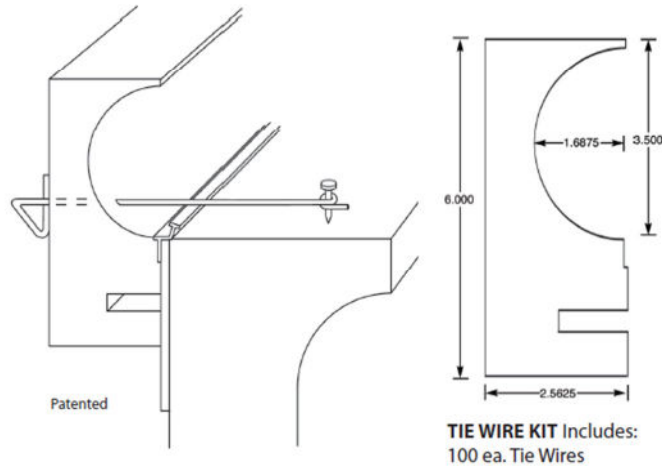

Regular

Poured in Place "Cantilever Forms" (Gunitite/Fiberglass)

TIE WIRE KIT Includes:
 100 ea. Tie Wires
 100 ea. Concrete Nails and
 1 roll Bending Tape.

Capstone

Poured in Place "Cantilever Forms" (Gunitite/Fiberglass)

TIE WIRE KIT Includes:
 100 ea. Tie Wires
 100 ea. Concrete Nails and
 1 roll Bending Tape.

Sandstone Form

Poured in Place "Cantilever Forms" (Gunitite)

TIE WIRE KIT Includes:
 100 ea. Tie Wires

OG Form

Poured in Place "Cantilever Forms" (Gunitite)