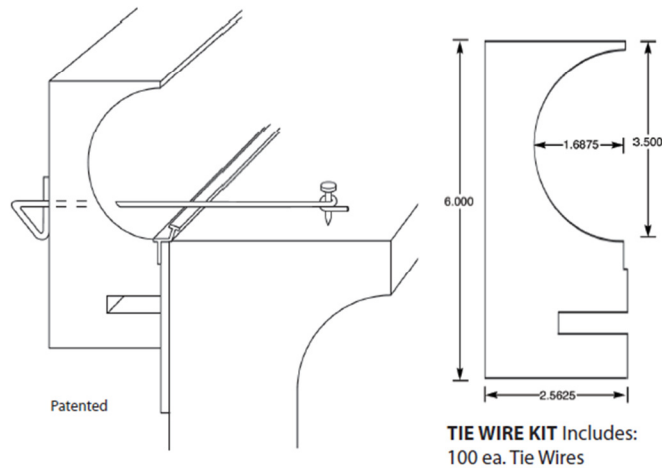

Regular

Poured in Place "Cantilever Forms" (Gunitite/Fiberglass)

TIE WIRE KIT Includes:
 100 ea. Tie Wires
 100 ea. Concrete Nails and
 1 roll Bending Tape.

Capstone

Poured in Place "Cantilever Forms" (Gunitite/Fiberglass)

TIE WIRE KIT Includes:
 100 ea. Tie Wires
 100 ea. Concrete Nails and
 1 roll Bending Tape.

Sandstone Form

Poured in Place "Cantilever Forms" (Gunitite)

TIE WIRE KIT Includes:
 100 ea. Tie Wires

OG Form

Poured in Place "Cantilever Forms" (Gunitite)

TIE WIRE KIT Includes:
 100 ea. Tie Wires

Commercial Form

Poured in Place "Cantilever Forms" (Gunitite)

TIE WIRE KIT Includes:
 100 ea. Tie Wires
 100 ea. Concrete Nails and

Classic Roman

Poured in Place "Cantilever Forms" (Gunitite)