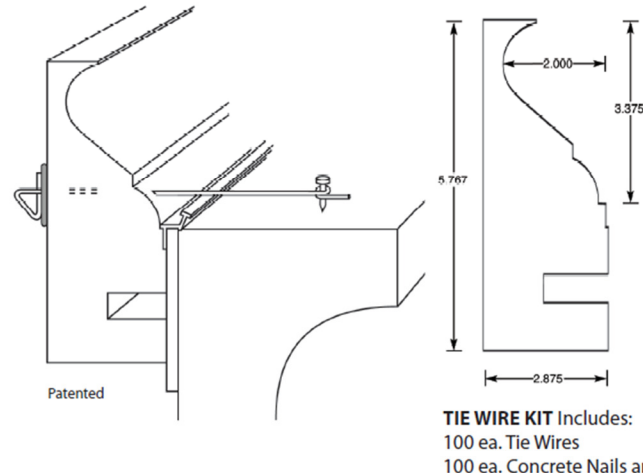

Regular

Poured in Place "Cantilever Forms" (Gunitite/Fiberglass)

TIE WIRE KIT Includes:
 100 ea. Tie Wires
 100 ea. Concrete Nails and
 1 roll Bending Tape.

Capstone

Poured in Place "Cantilever Forms" (Gunitite/Fiberglass)

TIE WIRE KIT Includes:
 100 ea. Tie Wires
 100 ea. Concrete Nails and
 1 roll Bending Tape.

Sandstone Form

Poured in Place "Cantilever Forms" (Gunitite)

TIE WIRE KIT Includes:
 100 ea. Tie Wires

OG Form

Poured in Place "Cantilever Forms" (Gunitite)

TIE WIRE KIT Includes:
 100 ea. Tie Wires

Commercial Form

Poured in Place "Cantilever Forms" (Gunitite)

TIE WIRE KIT Includes:
 100 ea. Tie Wires
 100 ea. Concrete Nails and

Classic Roman

Poured in Place "Cantilever Forms" (Gunitite)