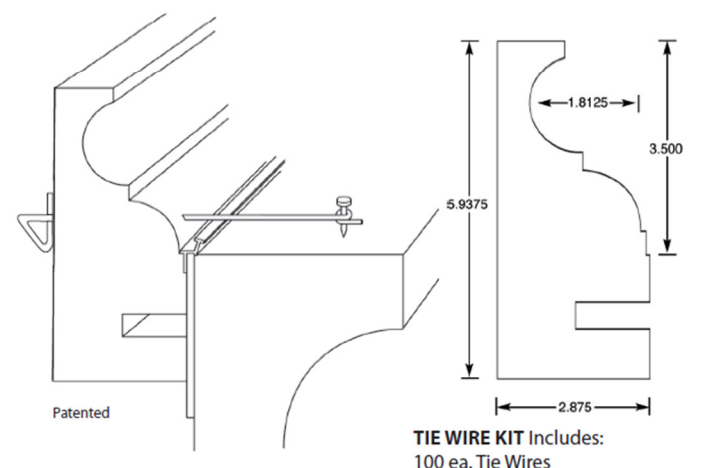

Regular

Poured in Place "Cantilever Forms" (Gunitite/Fiberglass)

TIE WIRE KIT Includes:
 100 ea. Tie Wires
 100 ea. Concrete Nails and
 1 roll Bending Tape.

Capstone

Poured in Place "Cantilever Forms" (Gunitite/Fiberglass)

TIE WIRE KIT Includes:
 100 ea. Tie Wires
 100 ea. Concrete Nails and
 1 roll Bending Tape.

Sandstone Form

Poured in Place "Cantilever Forms" (Gunitite)

TIE WIRE KIT Includes:
 100 ea. Tie Wires

OG Form

Poured in Place "Cantilever Forms" (Gunitite)

TIE WIRE KIT Includes:
 100 ea. Tie Wires

Commercial Form

Poured in Place "Cantilever Forms" (Gunitite)

TIE WIRE KIT Includes:
 100 ea. Tie Wires
 100 ea. Concrete Nails and

Classic Roman

Poured in Place "Cantilever Forms" (Gunitite)