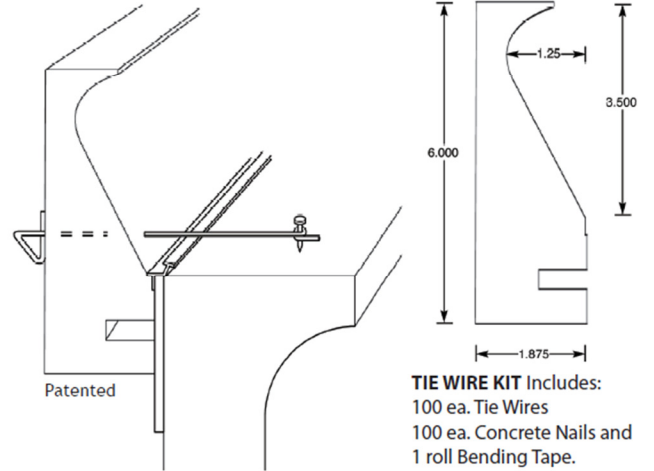

Regular

Poured in Place "Cantilever Forms" (Gunitite/Fiberglass)

TIE WIRE KIT Includes:
 100 ea. Tie Wires
 100 ea. Concrete Nails and
 1 roll Bending Tape.

Capstone

Poured in Place "Cantilever Forms" (Gunitite/Fiberglass)

TIE WIRE KIT Includes:
 100 ea. Tie Wires
 100 ea. Concrete Nails and
 1 roll Bending Tape.

Sandstone Form

Poured in Place "Cantilever Forms" (Gunitite)

TIE WIRE KIT Includes:
 100 ea. Tie Wires

OG Form

Poured in Place "Cantilever Forms" (Gunitite)

TIE WIRE KIT Includes:
 100 ea. Tie Wires

Commercial Form

Poured in Place "Cantilever Forms" (Gunitite)

TIE WIRE KIT Includes:
 100 ea. Tie Wires
 100 ea. Concrete Nails and

Classic Roman

Poured in Place "Cantilever Forms" (Gunitite)