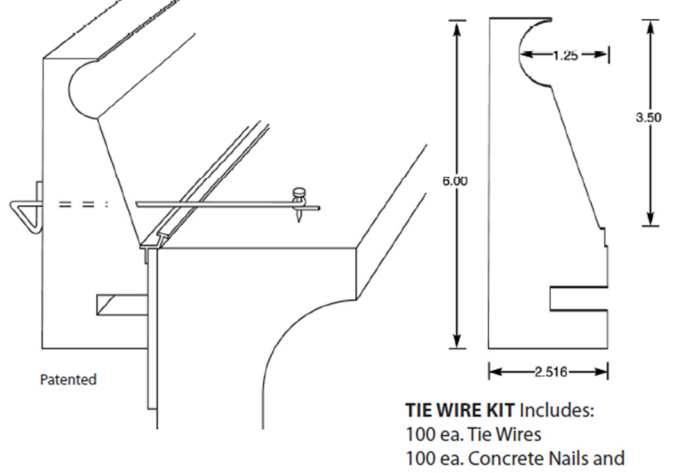

Regular

Poured in Place "Cantilever Forms" (Gunitite/Fiberglass)

TIE WIRE KIT Includes:
 100 ea. Tie Wires
 100 ea. Concrete Nails and
 1 roll Bending Tape.

Capstone

Poured in Place "Cantilever Forms" (Gunitite/Fiberglass)

TIE WIRE KIT Includes:
 100 ea. Tie Wires
 100 ea. Concrete Nails and
 1 roll Bending Tape.

Sandstone Form

Poured in Place "Cantilever Forms" (Gunitite)

TIE WIRE KIT Includes:
 100 ea. Tie Wires

OG Form

Poured in Place "Cantilever Forms" (Gunitite)

TIE WIRE KIT Includes:
 100 ea. Tie Wires

Commercial Form

Poured in Place "Cantilever Forms" (Gunitite)

TIE WIRE KIT Includes:
 100 ea. Tie Wires
 100 ea. Concrete Nails and

Classic Roman

Poured in Place "Cantilever Forms" (Gunitite)