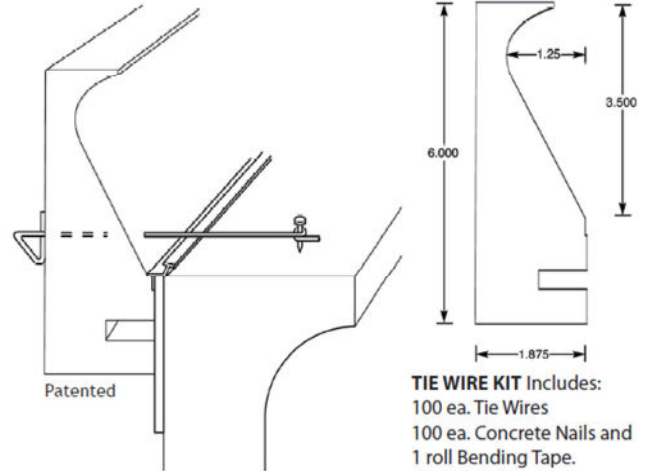

Regular

Poured in Place "Cantilever Forms" (Gunitite/Fiberglass)

TIE WIRE KIT Includes:
 100 ea. Tie Wires
 100 ea. Concrete Nails and
 1 roll Bending Tape.

Capstone

Poured in Place "Cantilever Forms" (Gunitite/Fiberglass)

TIE WIRE KIT Includes:
 100 ea. Tie Wires
 100 ea. Concrete Nails and
 1 roll Bending Tape.

Sandstone Form

Poured in Place "Cantilever Forms" (Gunitite)

TIE WIRE KIT Includes:
 100 ea. Tie Wires

OG Form

Poured in Place "Cantilever Forms" (Gunitite)

TIE WIRE KIT Includes:
 100 ea. Tie Wires

Commercial Form

Poured in Place "Cantilever Forms" (Gunitite)

TIE WIRE KIT Includes:
 100 ea. Tie Wires
 100 ea. Concrete Nails and

Classic Roman

Poured in Place "Cantilever Forms" (Gunitite)