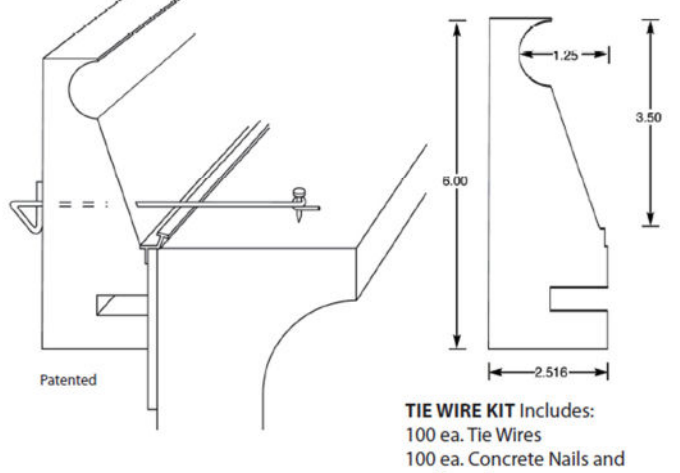

TIE WIRE KIT Includes:
 100 ea. Tie Wires
 100 ea. Concrete Nails and
 1 roll Bending Tape.

Sandstone Form

Poured in Place "Cantilever Forms" (Gunitite)

TIE WIRE KIT Includes:
 100 ea. Tie Wires

OG Form

Poured in Place "Cantilever Forms" (Gunitite)

TIE WIRE KIT Includes:
 100 ea. Tie Wires

Commercial Form

Poured in Place "Cantilever Forms" (Gunitite)

TIE WIRE KIT Includes:
 100 ea. Tie Wires
 100 ea. Concrete Nails and

Classic Roman

Poured in Place "Cantilever Forms" (Gunitite)