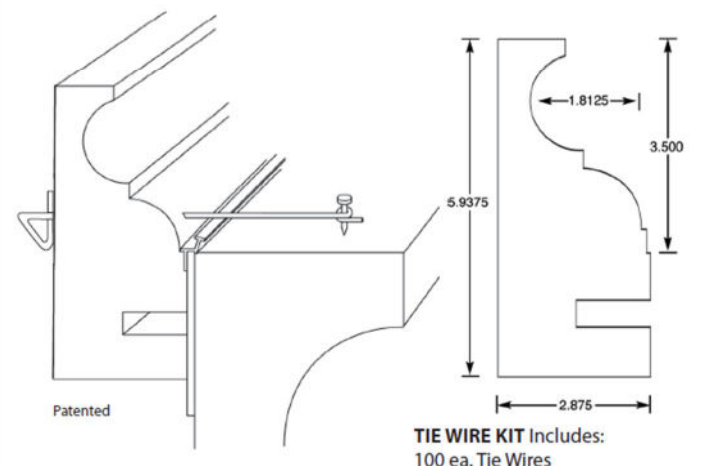

Regular

Poured in Place "Cantilever Forms" (Gunitite/Fiberglass)

TIE WIRE KIT Includes:
 100 ea. Tie Wires
 100 ea. Concrete Nails and
 1 roll Bending Tape.

Capstone

Poured in Place "Cantilever Forms" (Gunitite/Fiberglass)

TIE WIRE KIT Includes:
 100 ea. Tie Wires
 100 ea. Concrete Nails and
 1 roll Bending Tape.

Sandstone Form

Poured in Place "Cantilever Forms" (Gunitite)

TIE WIRE KIT Includes:
 100 ea. Tie Wires

OG Form

Poured in Place "Cantilever Forms" (Gunitite)

TIE WIRE KIT Includes:
 100 ea. Tie Wires

Commercial Form

Poured in Place "Cantilever Forms" (Gunitite)

TIE WIRE KIT Includes:
 100 ea. Tie Wires
 100 ea. Concrete Nails and

Classic Roman

Poured in Place "Cantilever Forms" (Gunitite)